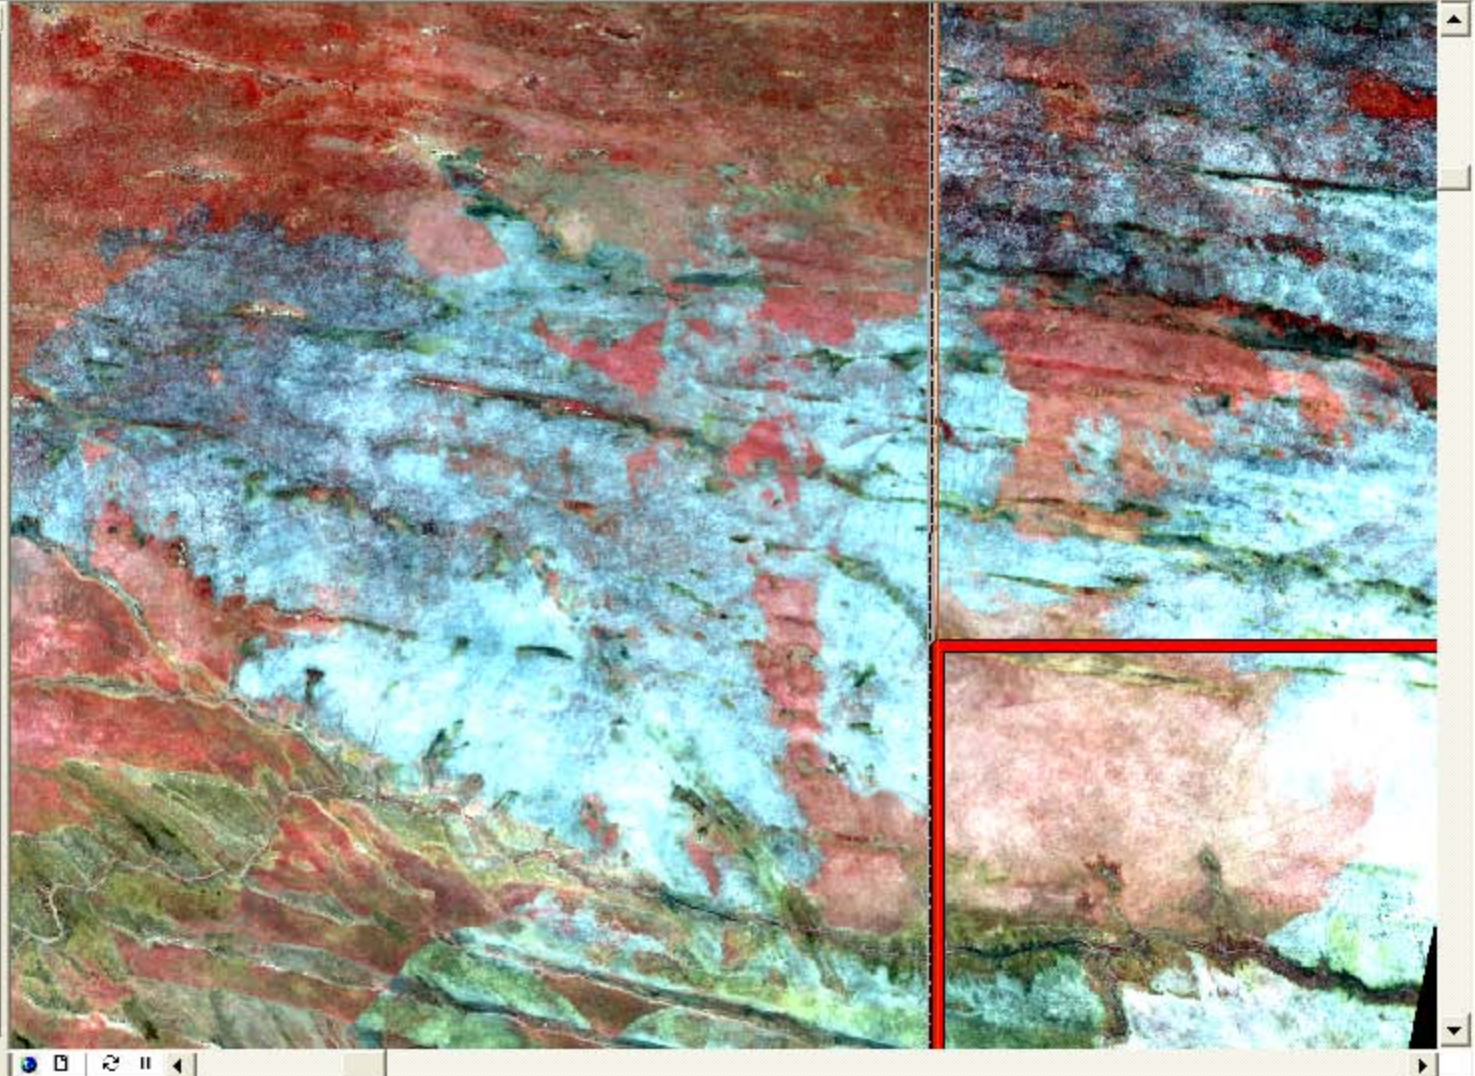

ProjectedtoWgs84\_1\_2x2grid

botswana\_border

GRIDS

SINGLE BANDS

COMPOSITES

- ASTER\_TIR(chs. r4,g5,b5).tif
- ASTER\_TIR(chs. r1,g2,b3).tif
- ASTER\_SWIR(chs. r4,g5,b6).tif
- ASTER\_SWIR(chs. r1,g2,b3).tif
- VNIR(chs. red3,green2,blue1).tif**
  - Red: Band\_1
  - Green: Band\_2
  - Blue: Band\_3
- VNIR(chs. red3,green2,blue1).tif
  - Red: Band\_1
  - Green: Band\_2
  - Blue: Band\_3
- ADJACENT IMAGE
  - ASTER\_VNIR(chs. r3,g2,b1).tif
    - Red: Band\_1
    - Green: Band\_2
    - Blue: Band\_3

Display Source Selection

473420.30 7925924.90 Meters